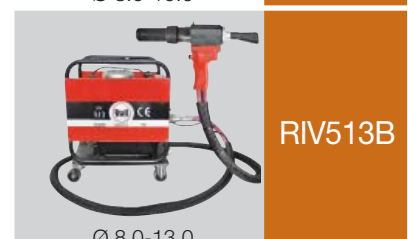

		Regular collars		Flanged collars	
 zinc plated steel	RLFS	 steel	RLFCS	 steel	RLFCF
 aluminium	RLAS	 aluminium	RLACS	 aluminium	RLACF
 s/steel	RLXS	 s/steel	RLXCS	 s/steel	RLXCF

RIVLOCKGRIP - DOME HEAD

		Collars	
 zinc plated steel	RGFT	 steel	RGFC
 aluminium	RGAT	 aluminium	RGAC

RIVTAINER - DOME HEAD

		Regular collars	
 zinc plated steel	RTFT	 steel	RTFC

TOOLS FOR BLIND BOLTS

COLLAR CUTTER